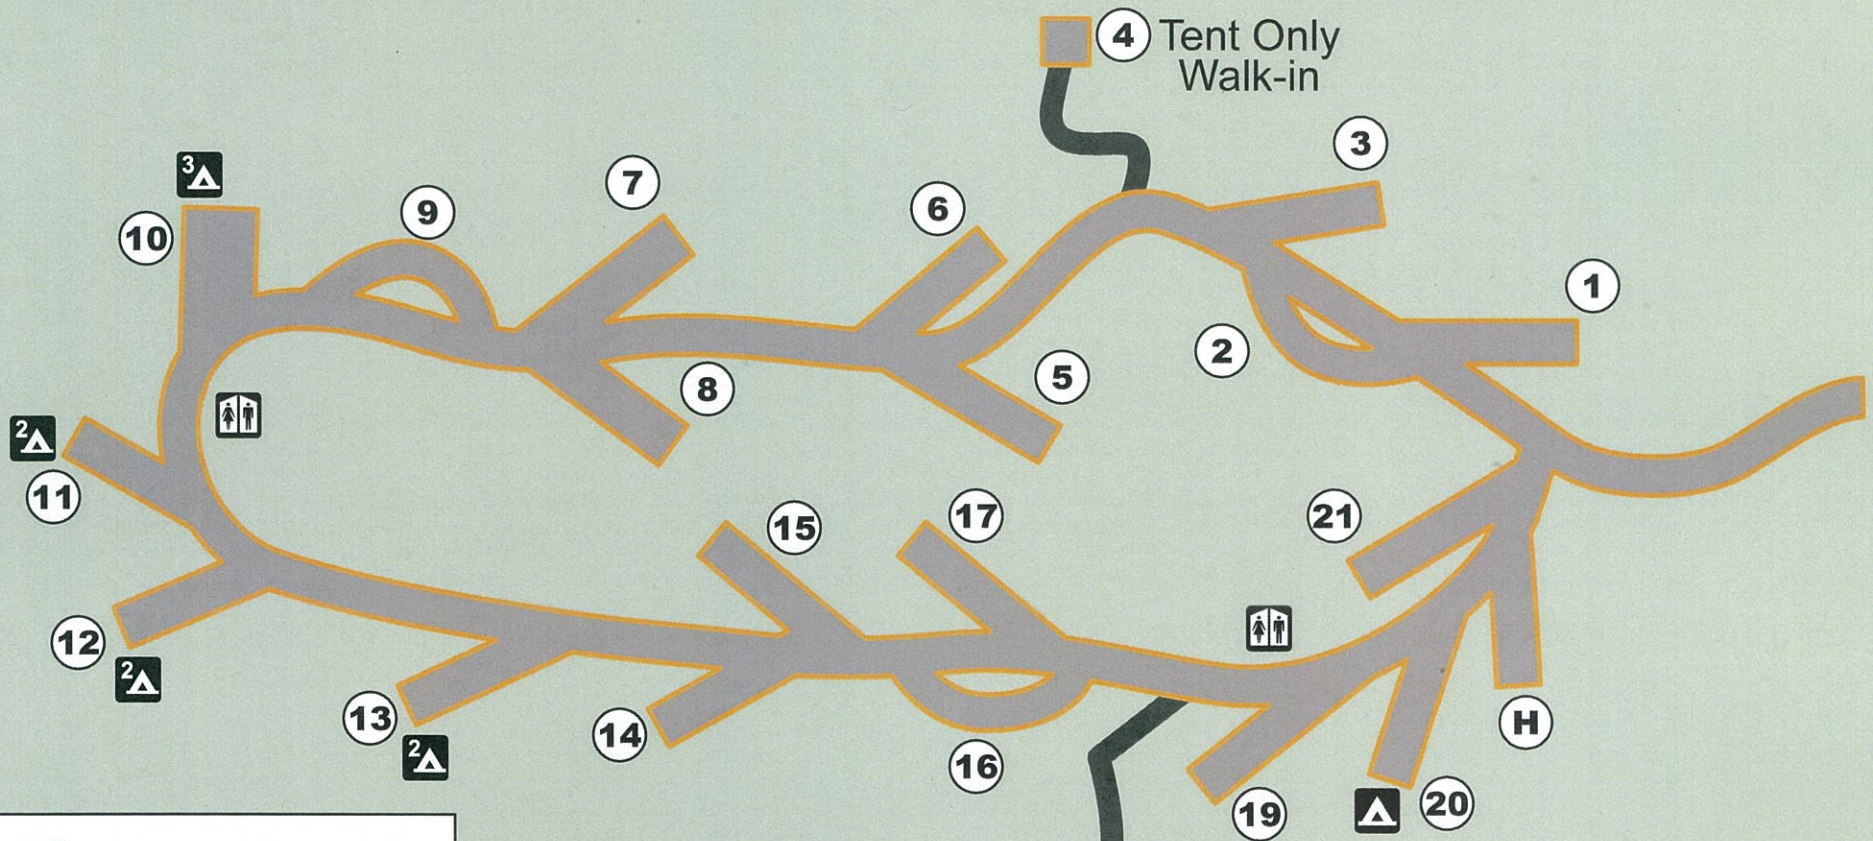

Craggs Campground Matterhorn Loop

-  Host Site
-  Site Number
-  Tent Only Site
-  Double Site
-  Triple Site
-  Restrooms

 18
Tent Only
Walk-in

 4
Tent Only
Walk-in

Crags Campground Sawtooth Loop

- (H)** Host Site
- (1)** Site Number
- G** Group Site
- 2** Double Site
- ▲** Walk-in Site
- ♂ ♀** Restrooms